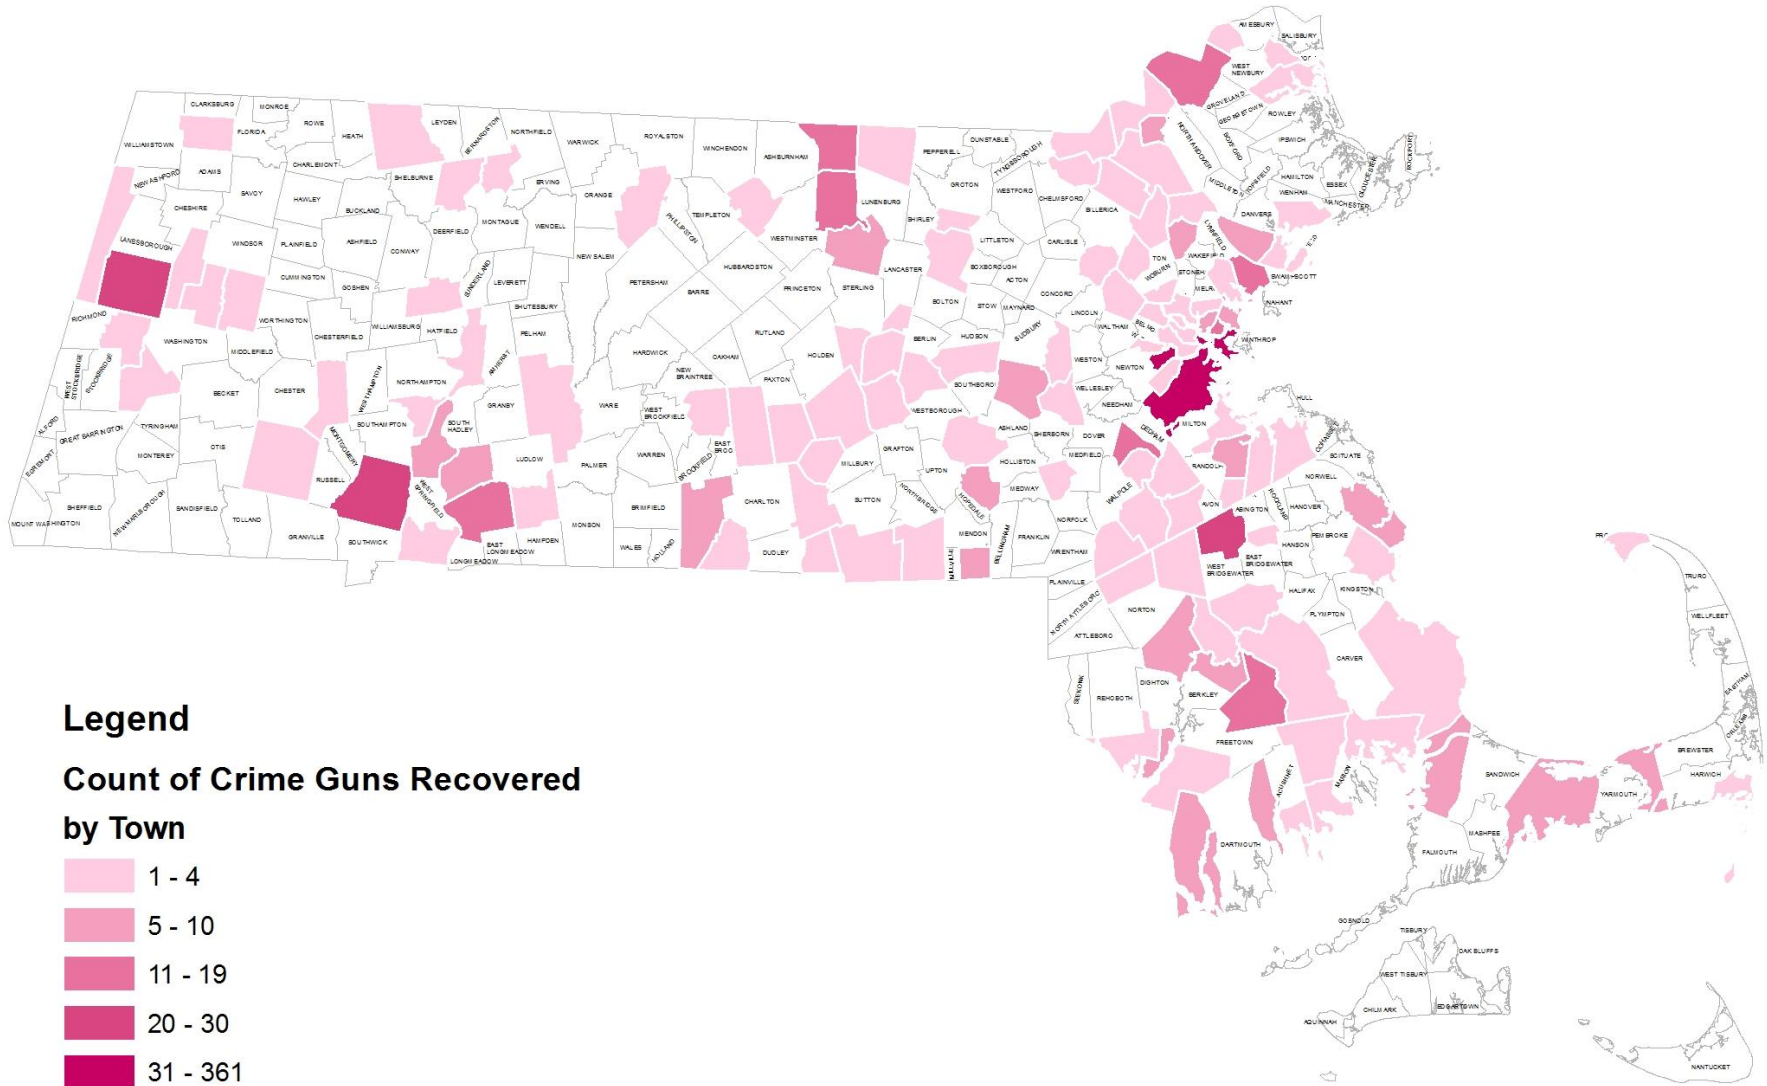

2015 Chapter 140 Survey

All results based on 2015 MSP Chapter 140 firearms survey. This map includes State, Hospital or College reporting Law Enforcement.

Types of Firearm Seized

Weapon Type	Count
Pistol	536
Revolver	152
Shotgun	101
Rifle	83
Unknown	40
Assault Rifles	7
Other	6
BB Gun	2
Grand Total	927