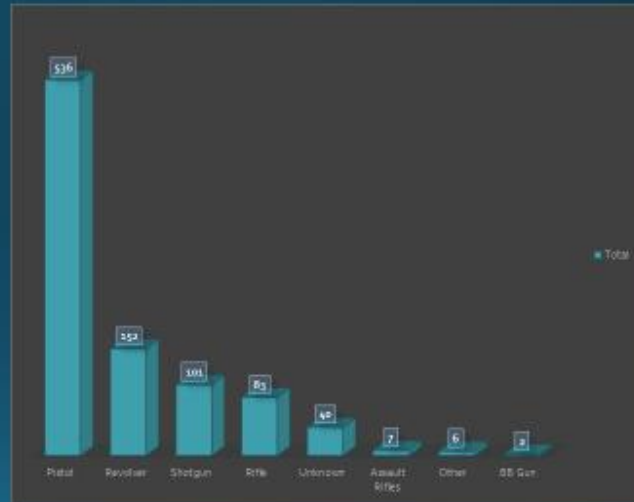

Please see below for the survey results analysis and raw data.

2015 Chapter 140 Survey

All results based on 2015 MSP Chapter 140 firearms survey. This map includes State, Hospital or College reporting Law Enforcement.

Types of Firearm Seized

Weapon Type	Count
Pistol	536
Revolver	152
Shotgun	101
Rifle	83
Unknown	40
Assault Rifles	7
Other	6
BB Gun	2
Grand Total	927

Types of Evidence Found

Seized Weapon Status

Weapon Status	Count
Unknown	390
Legal	229
Illegal	162
Other	41
Lost Or Stolen	32
Yes	25
(blank)	
Grand Total	879