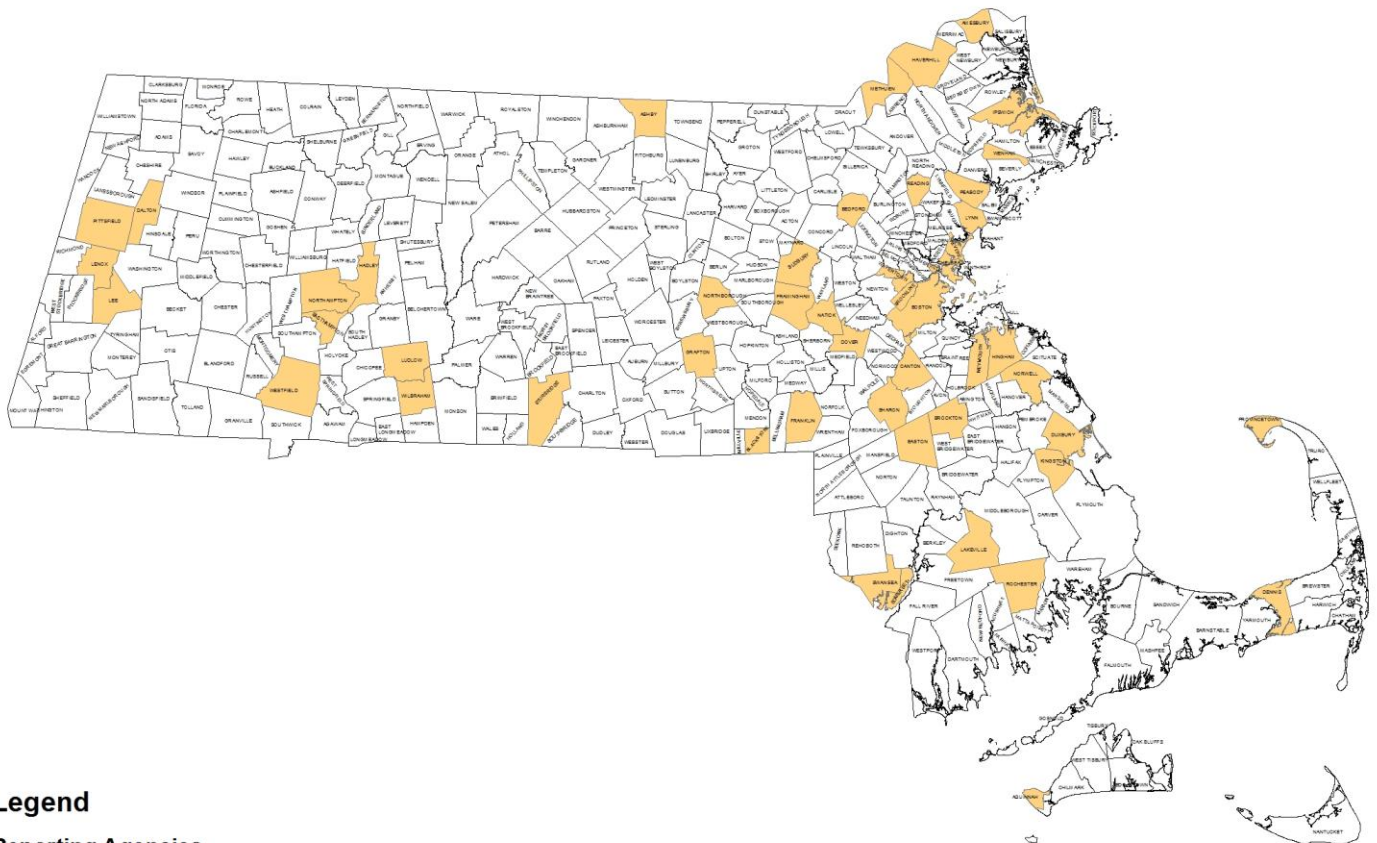

the submitted data for the 2015 calendar year. A total of 927 crime guns were reported to the Commonwealth Fusion Center (CFC) as having been seized in the 2015 calendar year.

In this, the first year of such a comprehensive crime gun data collection and reporting scheme, certain challenges and collection gaps were identified. Specific