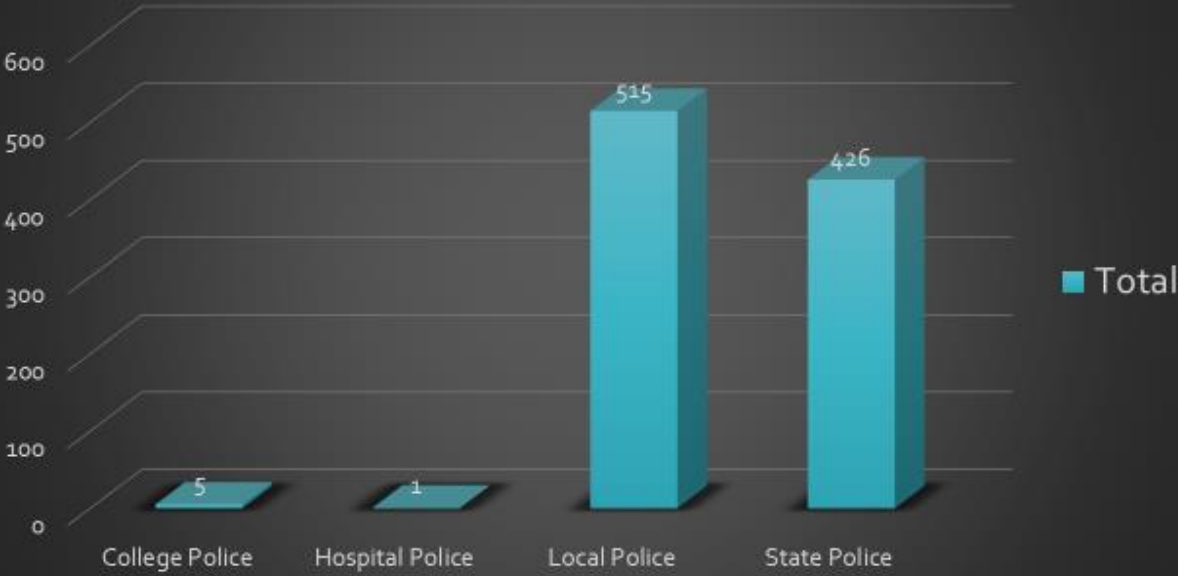

Percentage of Gang Related

Excellence In Service Through Quality Policing

Percentage of Arrest Made

Total Records Reported

Excellence In Service Through Quality Policing

City or Town	Count of Firearms Recovered
Boston	361
Unknown	40
Brockton	30
Westfield	27
Pittsfield	22
Lawrence	20
Haverhill	19
Lakeville	17
Chelsea	16
Westwood	15
Springfield	14
Lynn	14
Fitchburg	13
Ashby	13
Revere	10
Dennis	10
Blackstone	9
Framingham	9
Holyoke	9
New Bedford	8
Taunton	7
Marshfield	7
Sturbridge	6
Westport	6
Milford	6
Bourne	6
Peabody	6
Braintree	6
Leominster	6
Chicopee	5
Everett	5
Barnstable	5
Salem	4
Oxford	4
Somerset	4
Reading	4
Webster	4
Millis	4
Chatham	4
Natick	4
Methuen	3
Medford	3
Brookline	3