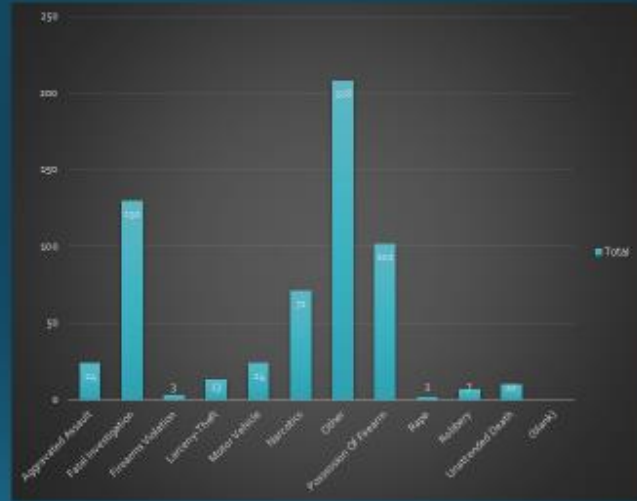

Total Crime Guns by Crime Type

Crime Type	Count
Aggravated Assault	24
Fatal Investigation	130
Firearms Violation	3
Larceny-Theft	13
Motor Vehicle	24
Narcotics	71
Other	208
Possession Of Firearm	102
Rape	2
Robbery	7
Unattended Death (blank)	10
Grand Total	594