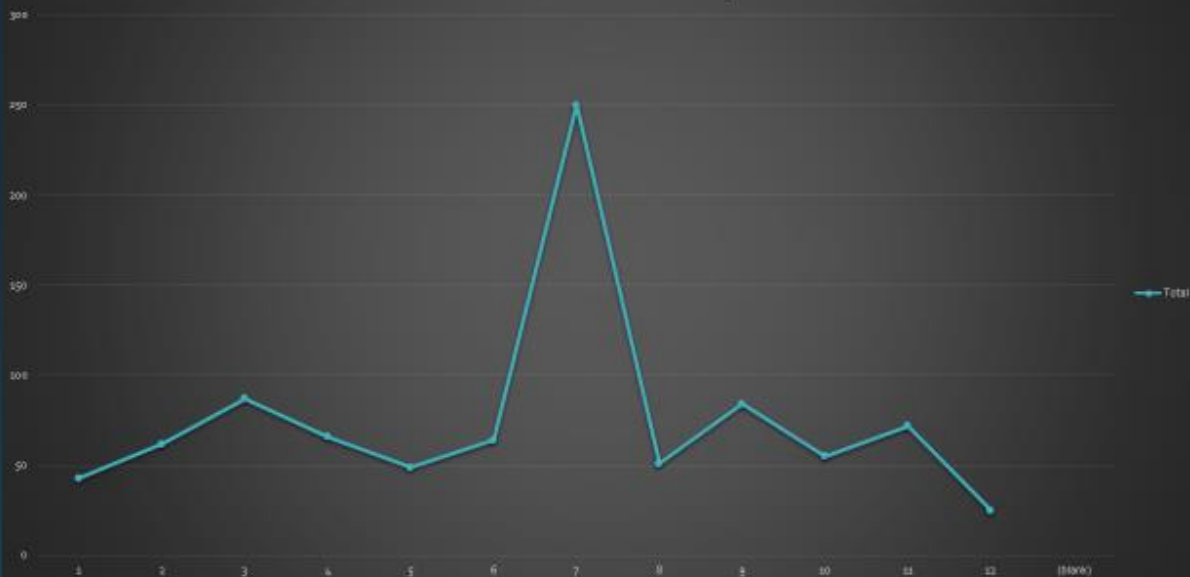

Total Recoveries by Month

Excellence In Service Through Quality Policing