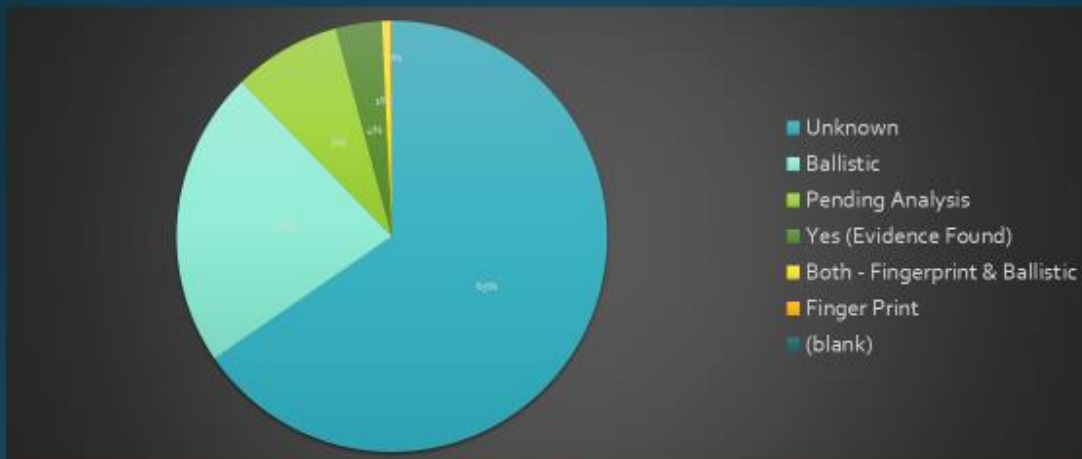

Types of Evidence Found