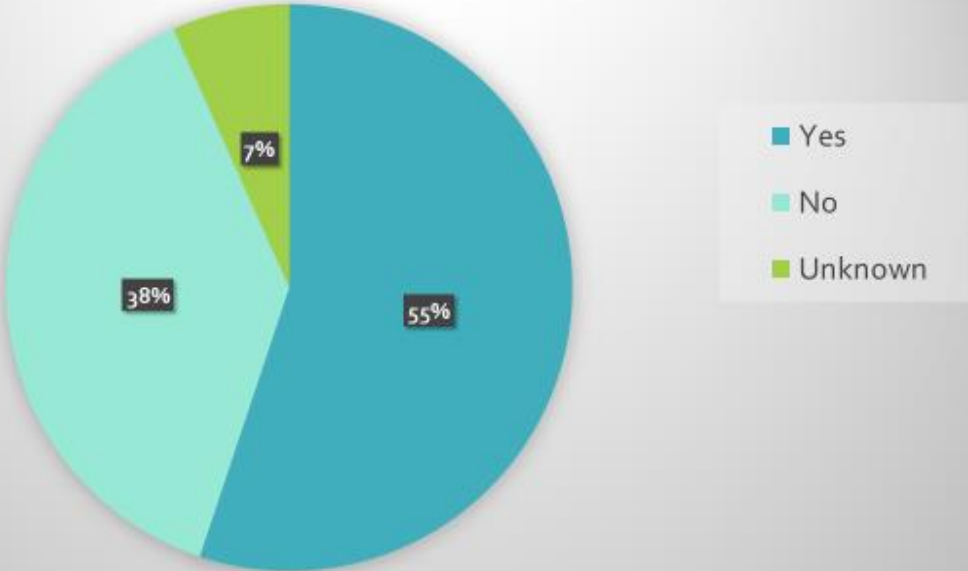

Percentage of Arrest Made