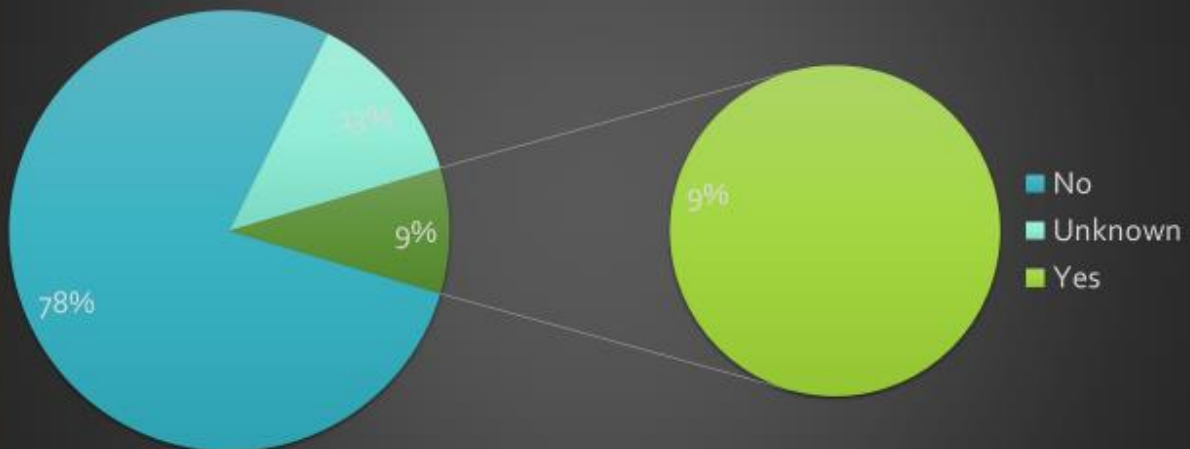

Percentage of Gang Related

Excellence In Service Through Quality Policing