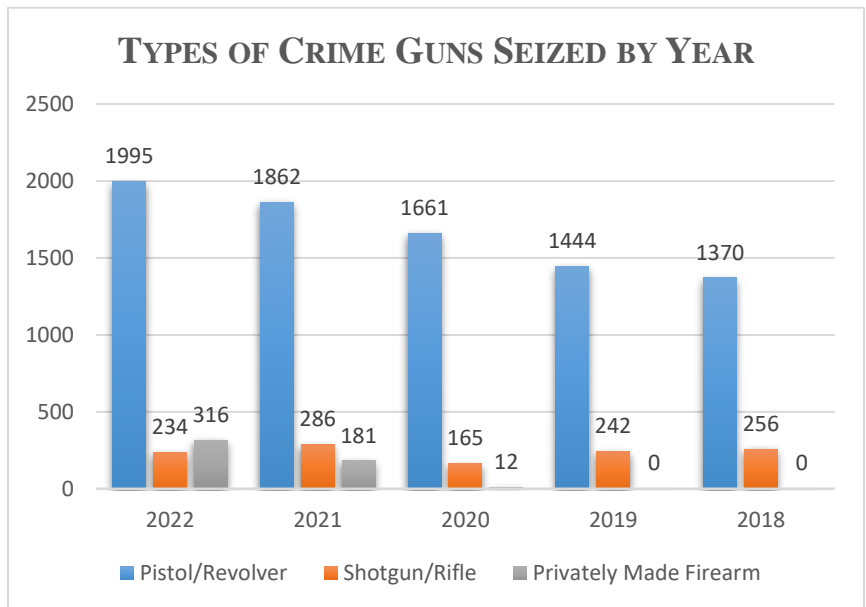

In 2022, 148 law enforcement agencies reported making crime gun seizures. This number was a decrease from the 153 agencies that reported in 2021. 82% (1,995) of crime guns seized in 2022 were described as pistols/revolvers, 10% (234) were described as rifle/shotgun, including 46 classified as assault rifles, and four were described as sawed-off shotguns.

Due to the increase in privately made firearms (PMF), additional fields were added to the reporting tool in November 2020 to include: “Privately Made Firearm” and “Ghost Gun.” Of the crime guns reported in 2022, these fields were selected for 168 firearms accounting for 7% of firearms seized. However, an analysis of additional data fields revealed that while the drop down was only selected for 168 firearms, a total of 316 PMF/ghost guns were recovered in 2022, accounting for 13% of crime gun seizures and an increase of 75% over 2021.

*Privately Made Firearm Data was not formally collected via DCJIS until 2021

The top three submitting agencies were:

1. Boston Police Department (669)
2. Massachusetts State Police (305)
3. Springfield Police Department (261)

The top three caliber crime guns seized were:

1. 9mm (1206 guns)
2. .40 caliber (254 guns)
3. .45 caliber (187 guns)