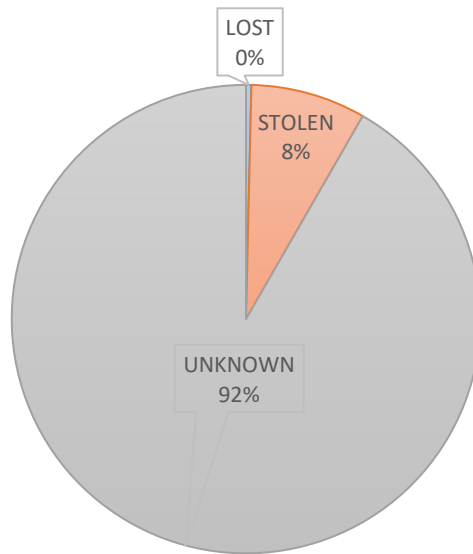

2022 CRIME GUN REPORT

Crime Gun Seizures - Weapons Obtained Illegally

2022 CRIME GUN REPORT

Gang Activity Associated with Crime Gun Seizures

2022 GANG-RELATED CRIME GUN SEIZURES

2022 GANG RELATED CRIME GUN SEIZURES LEGALLY VS. ILLEGALLY OBTAINED

2022 TOP CRIMES ASSOCIATED WITH GANG-RELATED CRIME GUN SEIZURES

2022 CRIME GUN REPORT

Gang Activity Associated with Crime Gun Seizures

2022 CRIME GUN REPORT

Seized Crime Gun Status (Lost or Stolen)

2022 SEIZED CRIME GUN STATUS

2022 CRIMES ASSOCIATED WITH SEIZED CRIME GUNS CLASSIFIED AS STOLEN

2022 CRIME GUN REPORT

Seized Crime Gun Status (Lost or Stolen)

2022 CRIME GUN REPORT – Appendix 1 Crime Gun Seizures by City or Town of Seizure