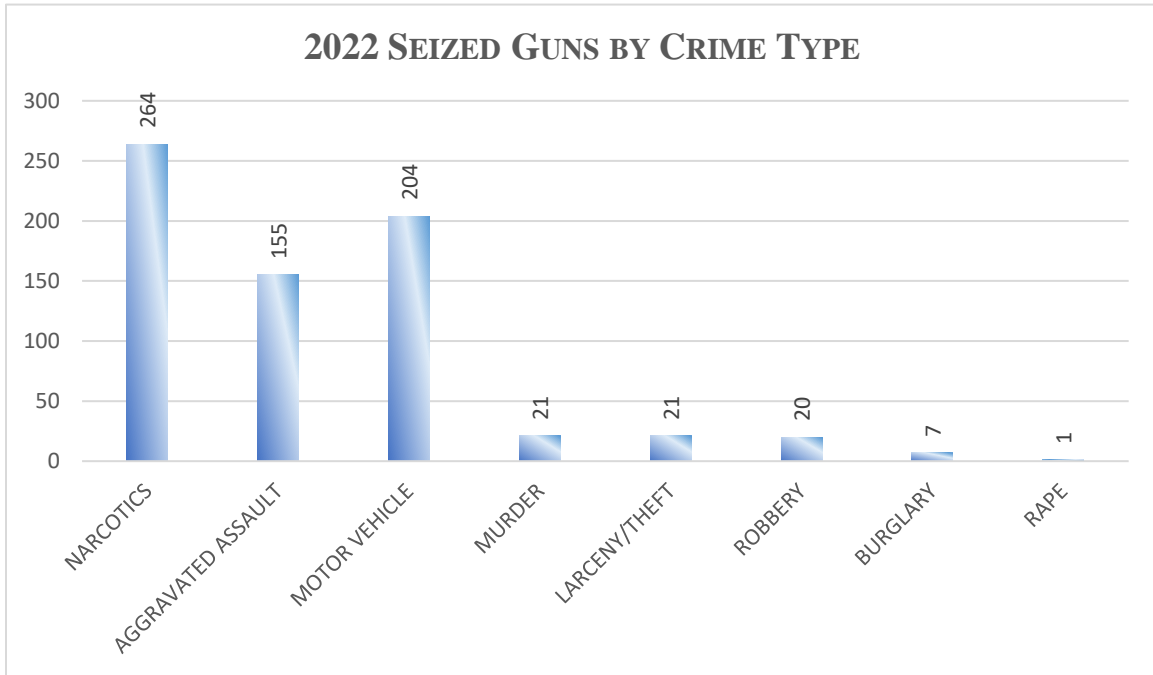

2022 CRIME GUN REPORT

Crime Type Associated with Crime Gun