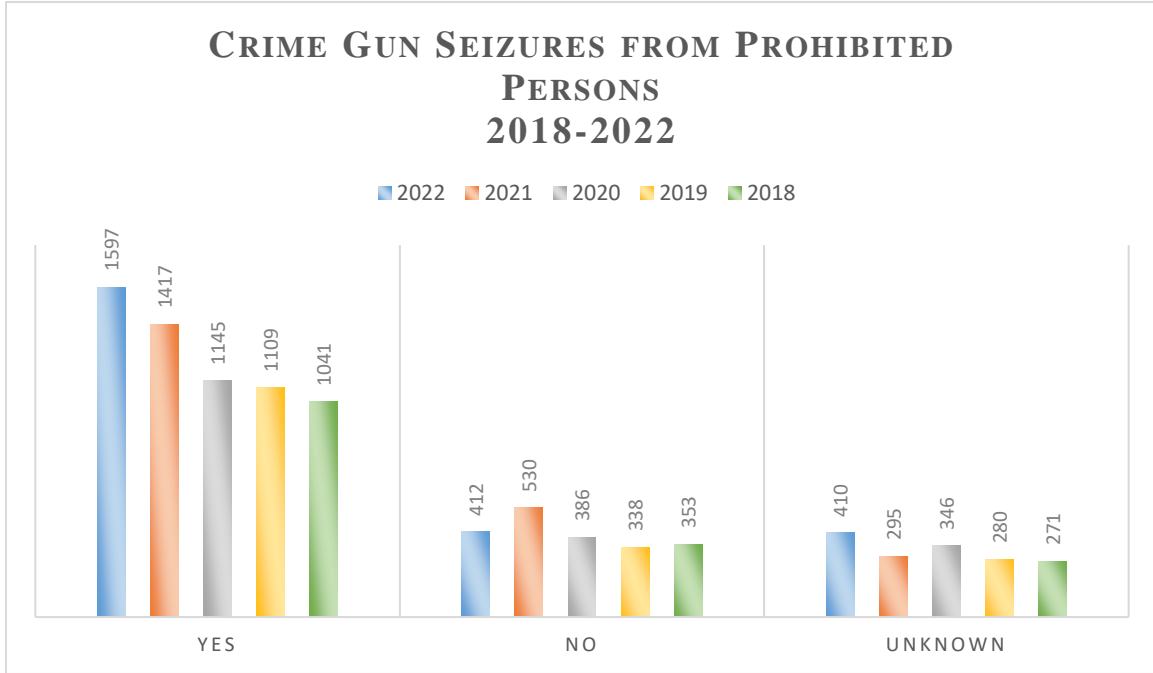

2022 CRIME GUN REPORT

Crime Gun Seizures from Prohibited Persons