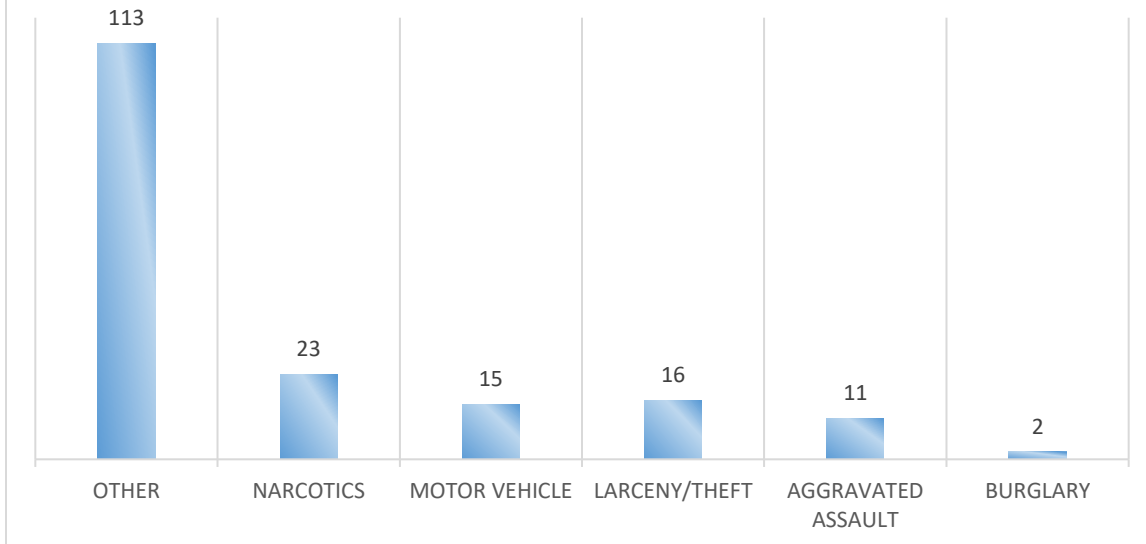

2022 CRIMES ASSOCIATED WITH SEIZED CRIME GUNS CLASSIFIED AS STOLEN