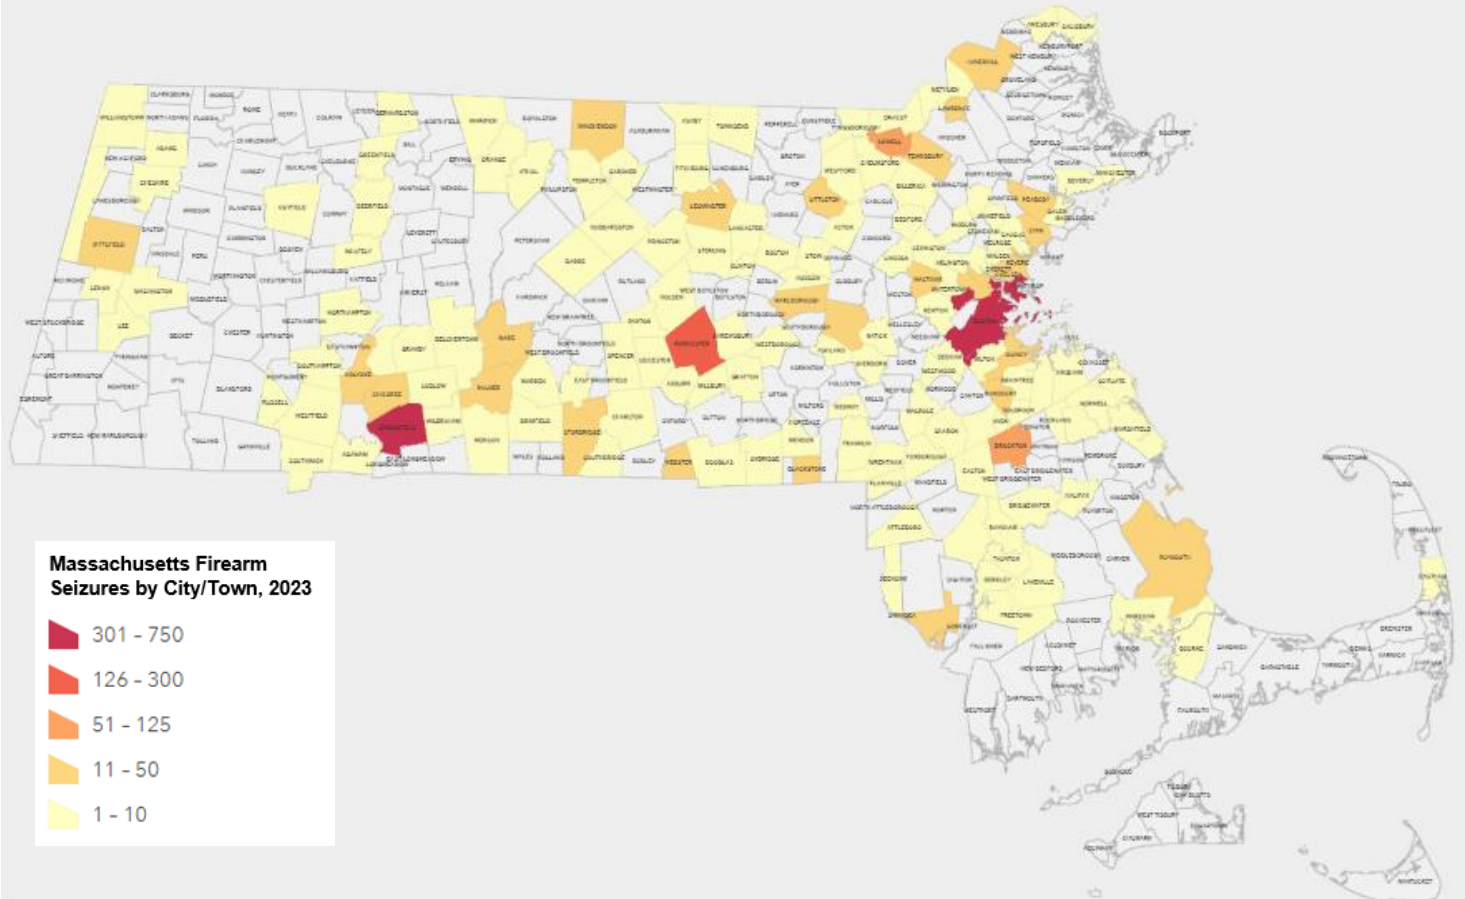

2022 CRIME GUN REPORT

Communities with Reported Crime Gun Seizures