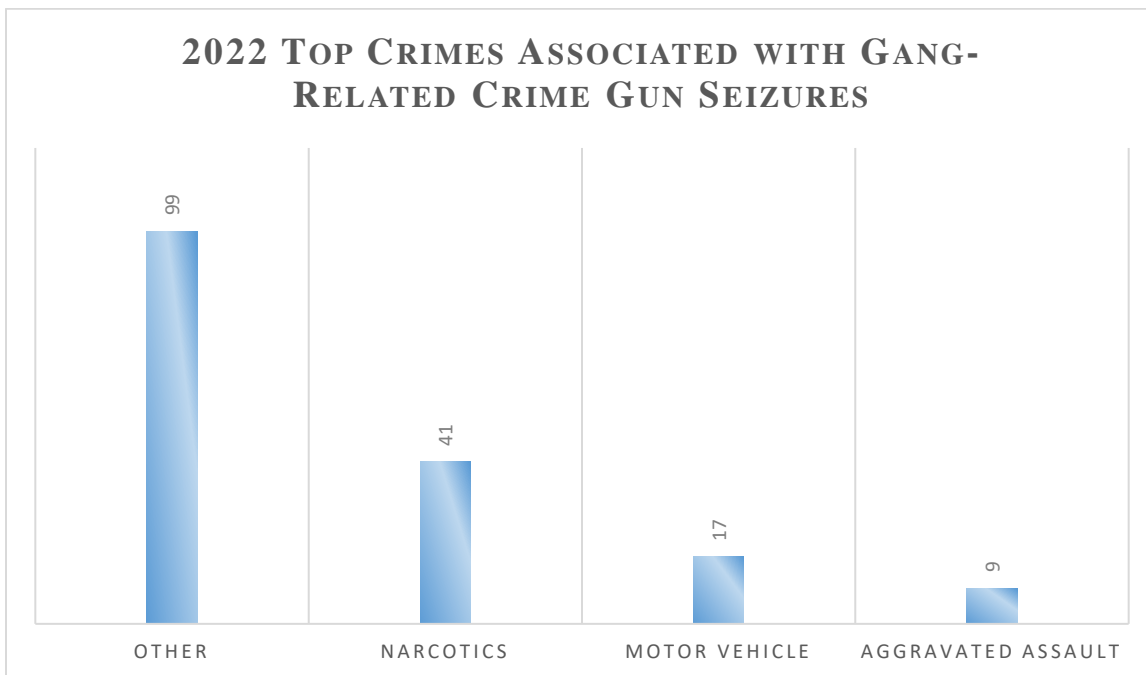

2022 CRIME GUN REPORT

Crime Gun Seizures from Prohibited Persons

2022 CRIME GUN REPORT

Crime Gun Seizures - Weapons Obtained Illegally

2022 ILLEGALLY-OBTAINED VS. LEGALLY-OBTAINED GUNS

2022 TOP CRIMES ASSOCIATED WITH ILLEGALLY-OBTAINED GUNS

2022 CRIME GUN REPORT

Crime Gun Seizures - Weapons Obtained Illegally

2022 CRIME GUN REPORT

Gang Activity Associated with Crime Gun Seizures

2022 GANG-RELATED CRIME GUN SEIZURES

2022 GANG RELATED CRIME GUN SEIZURES LEGALLY VS. ILLEGALLY OBTAINED

2022 TOP CRIMES ASSOCIATED WITH GANG-RELATED CRIME GUN SEIZURES

2022 CRIME GUN REPORT

Gang Activity Associated with Crime Gun Seizures

2022 CRIME GUN REPORT

Seized Crime Gun Status (Lost or Stolen)

2022 SEIZED CRIME GUN STATUS