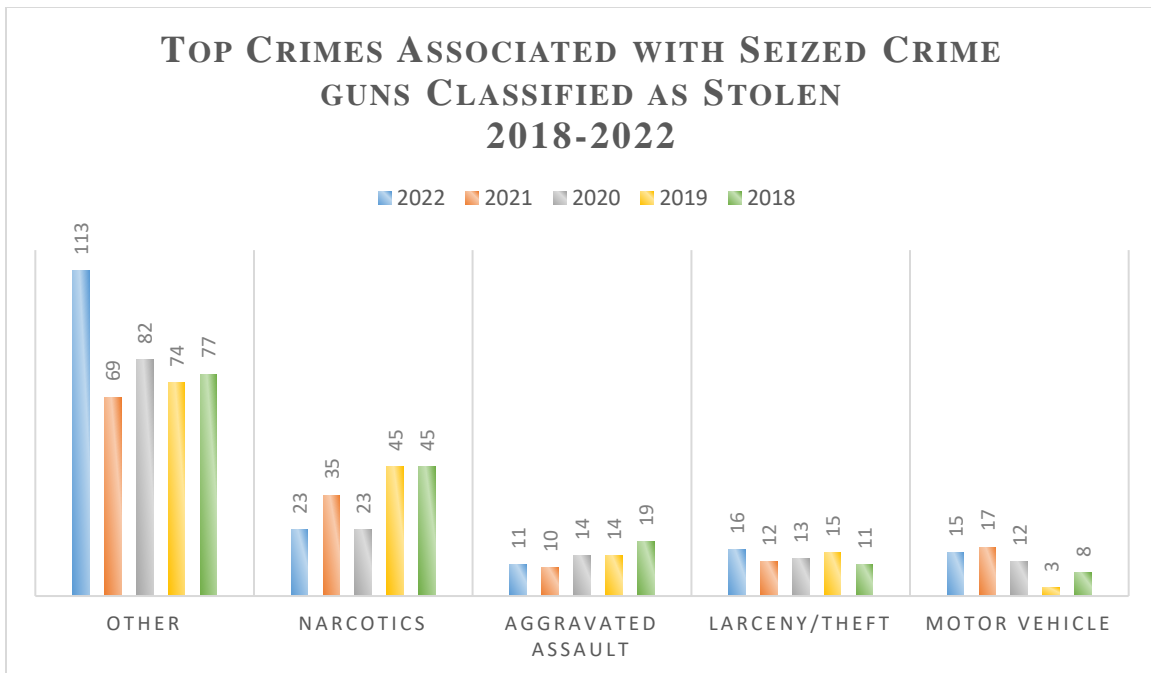

2022 CRIME GUN REPORT

Seized Crime Gun Status (Lost or Stolen)

2022 CRIME GUN REPORT – Appendix 1 Crime Gun Seizures by City or Town of Seizure

CITY OR TOWN	NUMBER OF GUNS SEIZED
ACTON	1
ADAMS	3
AGAWAM	3
AMESBURY	1
ARLINGTON	4
ASHBY	1
ASHFIELD	1
ASHLAND	1
ATHOL	2
ATTLEBORO	8
AUBURN	3
AVON	2
BARNSTABLE	27
BARRE	5
BEDFORD	4
BELCHERTOWN	1
BELMONT	1
BERKLEY	1
BERNARDSTON	7
BEVERLY	1
BILLERICA	5
BLACKSTONE	13
BOLTON	1
BOSTON	711
BOURNE	6