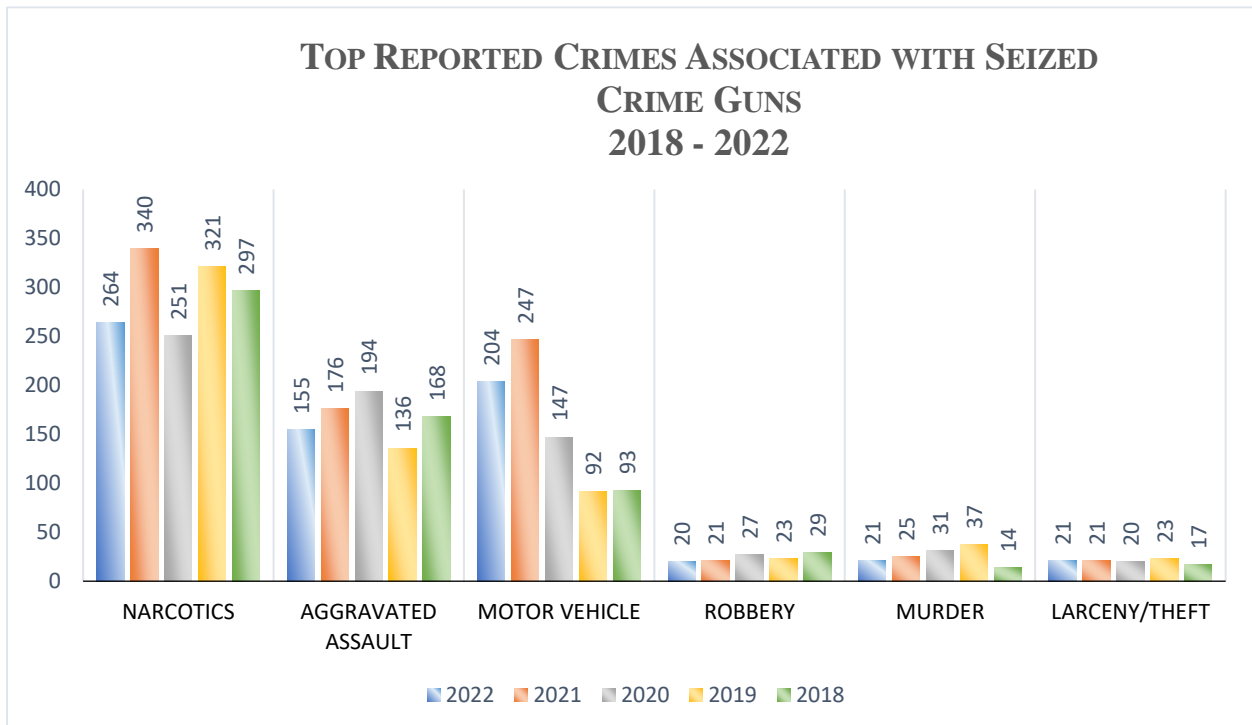

2022 CRIME GUN REPORT

Crime Type Associated with Crime Gun