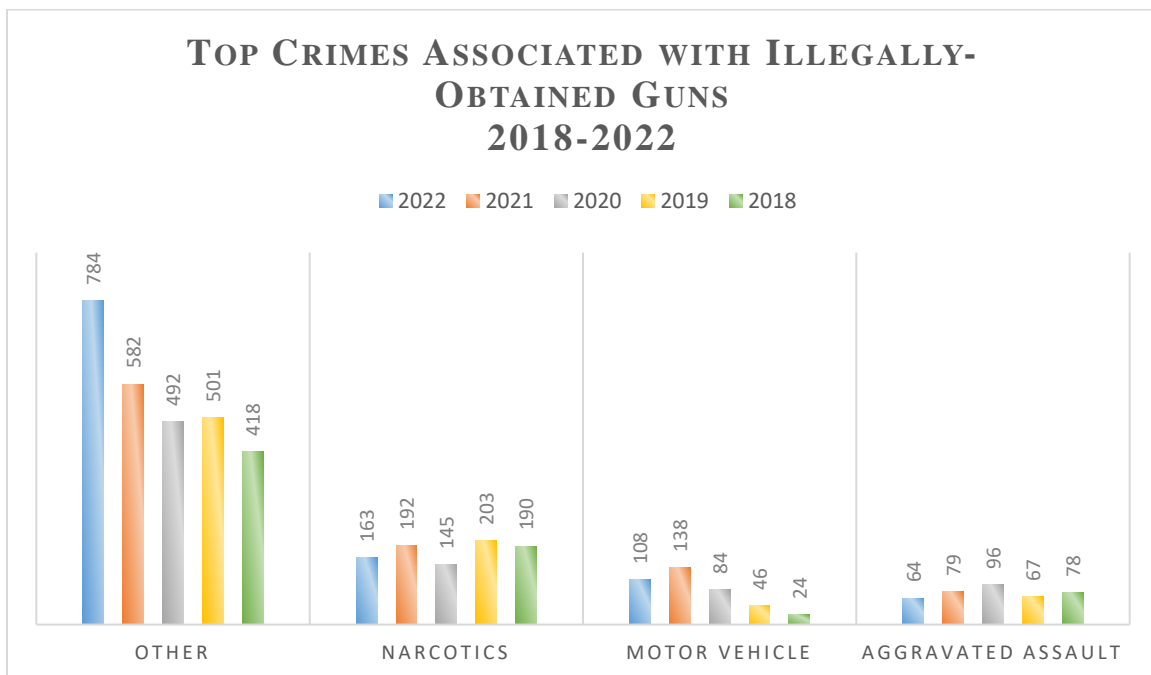

2022 CRIME GUN REPORT

Summary

The data in this report relates only to data reported to the CFC in accordance with M.G.L. c.140, §131Q. In 2022, 2,419 crime guns were reported to the CFC. This represents an 8% increase from the 2021 crime gun total count of 2,242, a 29% increase over the 2020 crime gun total count of 1,877, and a 40% increase from 2019. The increase in crime gun reporting through the years may be partially attributable to the increased awareness of reporting obligations by law enforcement and may not be strictly indicative of an increase in crime gun seizures.

2022 CRIME GUN REPORT

Crime Gun Seizures from Prohibited Persons

2022 CRIME GUN REPORT

Crime Gun Seizures - Weapons Obtained Illegally

2022 ILLEGALLY-OBTAINED VS. LEGALLY-OBTAINED GUNS

2022 TOP CRIMES ASSOCIATED WITH ILLEGALLY-OBTAINED GUNS

2022 CRIME GUN REPORT

Crime Gun Seizures - Weapons Obtained Illegally

2022 CRIME GUN REPORT

Gang Activity Associated with Crime Gun Seizures

2022 GANG-RELATED CRIME GUN SEIZURES

2022 GANG RELATED CRIME GUN SEIZURES LEGALLY VS. ILLEGALLY OBTAINED