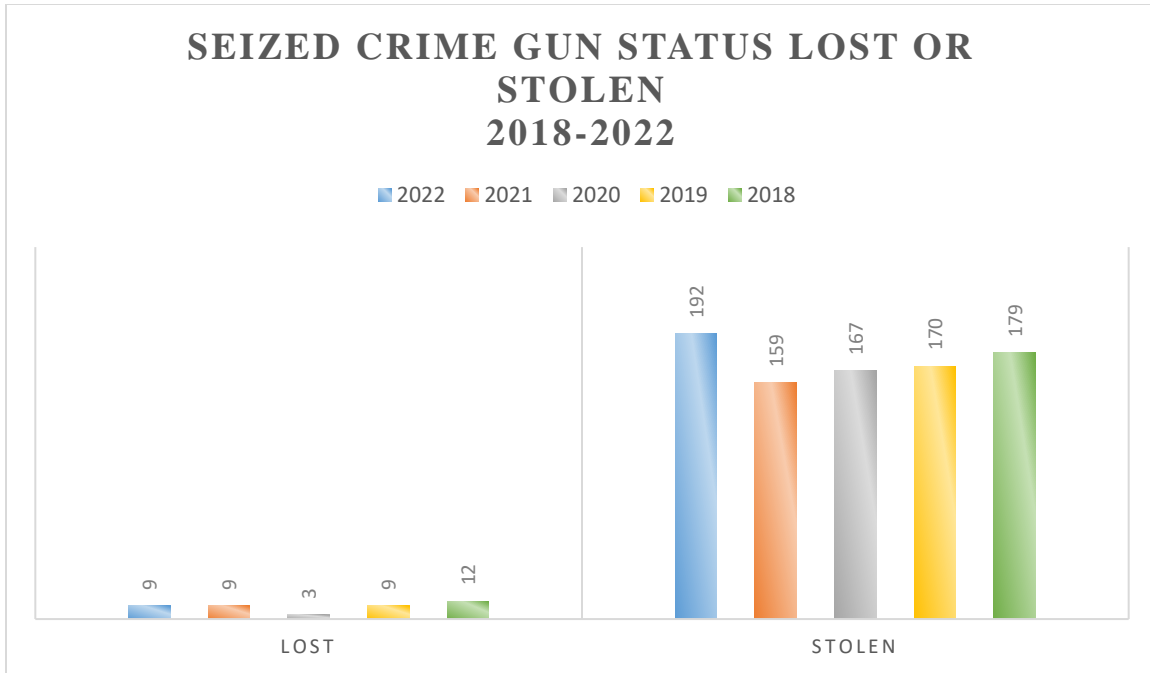

2022 CRIME GUN REPORT

Seized Crime Gun Status (Lost or Stolen)

2022 CRIME GUN REPORT – Appendix 1 Crime Gun Seizures by City or Town of Seizure

CITY OR TOWN	NUMBER OF GUNS SEIZED
ACTON	1
ADAMS	3
AGAWAM	3
AMESBURY	1
ARLINGTON	4
ASHBY	1
ASHFIELD	1
ASHLAND	1
ATHOL	2
ATTLEBORO	8
AUBURN	3
AVON	2
BARNSTABLE	27
BARRE	5
BEDFORD	4
BELCHERTOWN	1
BELMONT	1
BERKLEY	1
BERNARDSTON	7
BEVERLY	1
BILLERICA	5
BLACKSTONE	13
BOLTON	1
BOSTON	711
BOURNE	6