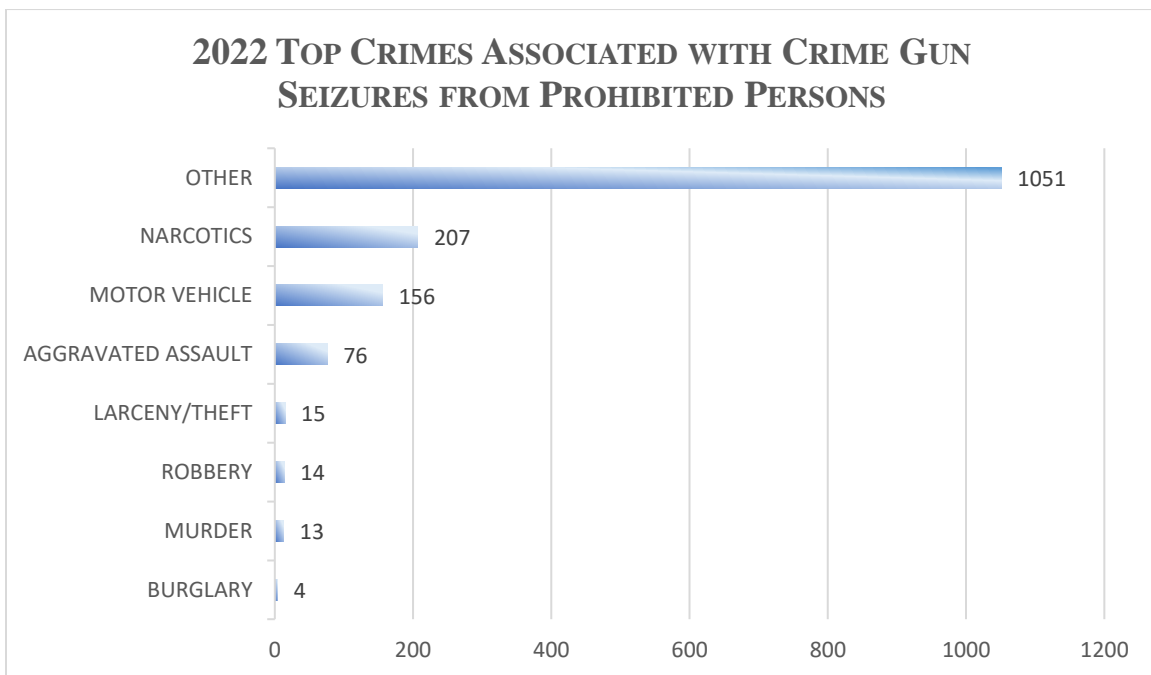

2022 CRIME GUN REPORT

Crime Gun Seizures from Prohibited Persons